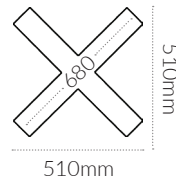

Folding Table & Drybar Bases

ORIGIN: Italy **USE:** Outdoor **WARRANTY:** 24 Months

DIMENSIONS:

H730 Table

 5.2 kg

H1090 Drybar

 5.9 kg

S-CAB

Spider:

Hole Depth: 9mm

Footprint:

Assembly:

[Booker Rod -->](#)

Column:

Square: 80mm

Top

Bottom

Base:

Footprint:

Adjustable Footglides:

x4

Thread: M8
Length: 20mm

Top Max:

Table:

800 x 800mm D800mm

Coffee Table/ Drybar:

700 x 700mm D700mm

We do not recommend heavy compact, timber or stone tops due to movement in the folding mechanism.

PRODUCT MAINTENANCE:

Aluminum:

1. Regularly dust surface with damp cloth.
2. Wash with a soft cloth and warm soapy water.
3. Always dry with a lint free cloth.