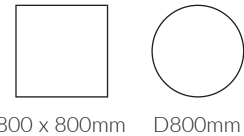

Bottom

Base:

Footprint:

Adjustable Footglides:

x4

Thread: M8
Length: 20mm

Top Max:

Table:

800 x 800mm D800mm

Coffee Table/ Drybar:

700 x 700mm D700mm

We do not recommend heavy compact, timber or stone tops due to movement in the folding mechanism.

PRODUCT MAINTENANCE:

Aluminum:

1. Regularly dust surface with damp cloth.
2. Wash with a soft cloth and warm soapy water.
3. Always dry with a lint free cloth.