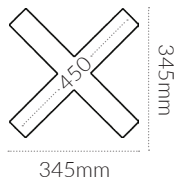

Folding Table & Drybar Bases

ORIGIN: Italy **USE:** Outdoor **WARRANTY:** 24 Months

DIMENSIONS:

H730 Table

 5.2 kg

H1090 Drybar

 5.9 kg

S-CAB

CODES:

Anthracite - BTNEFOAN
White - BTNEFOWH

Anthracite - BBNEFOAN
White - BBNEFOWH

FINISHES:

Aluminum

Anthracite White

Folding Table & Drybar Bases

SPECIFICATIONS:

Spider:

Hole Depth: 9mm

Footprint:

Assembly:

[Booker Rod -->](#)

Column:

Square: 80mm

Top

Bottom

Base:

Footprint:

Adjustable Footglides:

x4

Thread: M8
Length: 20mm

Top Max:

Table: